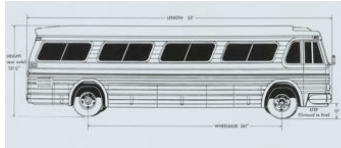

Item Number	Description	NEW CASTING!	Stock	Price
87-0744	1:87 GM PD-4106 COACH: BLANK VERSION		PO	$49.95