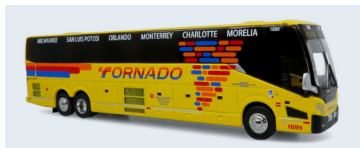

Item Number	Description	Stock	Price
87-0612	1:87 PREVOST H3-45 COACH: TORNADO BUS COMPANY DESTINATION: HOUSTON	A	$49.95